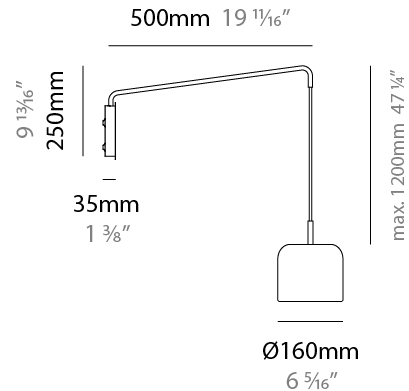

PROJECT	_____
TYPE	_____
SPECIFIER	_____
QUANTITY	_____
DATE	_____

POT SURFACE

D113002- -

base number   Finish (Diamond)   Finish Options

1. To build a product code in our configurator select the specify button on the base model # product page
2. To build a manual product code on this datasheet choose from the options listed below in blue font and add the suffix to the base model #

GENERAL

Series: Pot
Brand: Ole
Division: Design
Mounting Type: Surface
Mounting Location: Wall
Subcategory: Ambient

PHYSICAL

Shape: Dome
Diameter (mm): 160
Diameter (in): 6 ⁵/₁₆
Width (mm): 160
Width (in): 6 ⁵/₁₆
Height (mm): 140
Depth (mm): 500
Height (in): 5 ¹/₂
Depth (in): 19 ¹¹/₁₆
Max. Overall Height (mm): 1340
Max. Overall Height (in): 52 ³/₄
Extension (mm): 310
Extension (in): 12 ¹/₄
Light Distribution: Adjustable / Direct
Weight (kg): 1.1
Weight (lbs): 2.4
Diffuser: Acrylic - Satin
Fixture Finish: WHI / MBK / BEI / OGR / MSA / SCO / MWH
Holder Finish: WHI / MBK
Fixture Material: Metal

ELECTRICAL

Number of Lamps: 1
Lamp Type: LED Retrofit
Lamp Shape: A15
Bulb Included: Bulb Not Included
Max. Wattage Per Lamp (W): 5
Lamp Base: E26
Input Voltage (V): 120
Upon Request: 277Vac / GU24

LED

OPTICAL

Adjustability: Rotating

RATINGS AND CERTIFICATIONS

Certified By: Certified for North American Standards
IP rating: IP20