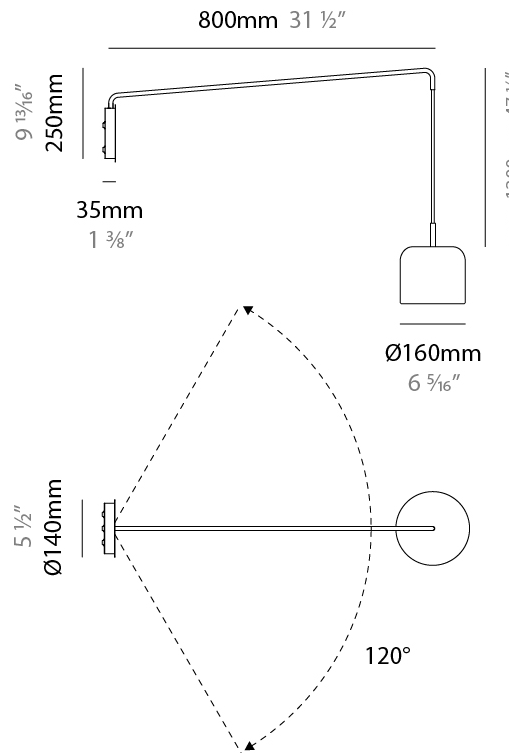

PROJECT	_____
TYPE	_____
SPECIFIER	_____
QUANTITY	_____
DATE	_____

POT SURFACE

D113003- -

base number   Finish (Diamond)   Finish Options

1. To build a product code in our configurator select the specify button on the base model # product page
2. To build a manual product code on this datasheet choose from the options listed below in blue font and add the suffix to the base model #

GENERAL

Series: Pot
Brand: Ole
Division: Design
Mounting Type: Surface
Mounting Location: Wall
Subcategory: Ambient

PHYSICAL

Shape: Dome
Diameter (mm): 160
Diameter (in): 6 5/16
Width (mm): 160
Width (in): 6 5/16
Height (mm): 140
Depth (mm): 800
Height (in): 5 1/2
Depth (in): 31 1/2
Max. Overall Height (mm): 1340
Max. Overall Height (in): 52 3/4
Extension (mm): 580
Extension (in): 22 13/16
Light Distribution: Adjustable / Direct
Weight (kg): 1.3
Weight (lbs): 2.9
Diffuser: Acrylic - Satin
Fixture Finish: WHI / MBK / BEI / OGR / MSA / SCO / MWH
Holder Finish: WHI / MBK
Fixture Material: Metal

ELECTRICAL

Number of Lamps: 1
Lamp Type: LED Retrofit
Lamp Shape: A15
Bulb Included: Bulb Not Included
Max. Wattage Per Lamp (W): 5
Lamp Base: E26
Input Voltage (V): 120
Upon Request: 277Vac / GU24

LED

OPTICAL

Adjustability: Rotating

RATINGS AND CERTIFICATIONS

Certified By: Certified for North American Standards
IP rating: IP20