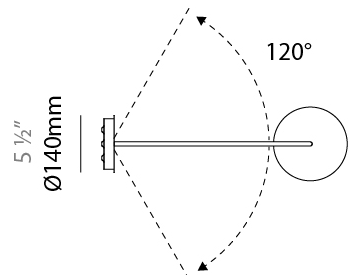

PROJECT	_____
TYPE	_____
SPECIFIER	_____
QUANTITY	_____
DATE	_____

POT SURFACE

D113002- -

base number   Finish (Diamond)   Finish Options

1. To build a product code in our configurator select the specify button on the base model # product page
2. To build a manual product code on this datasheet choose from the options listed below in blue font and add the suffix to the base model #

GENERAL

Series: Pot
Brand: Ole
Division: Design
Mounting Type: Surface
Mounting Location: Wall
Subcategory: Ambient

PHYSICAL

Shape: Dome
Diameter (mm): 160
Diameter (in): 6 ⁵/₁₆
Width (mm): 160
Width (in): 6 ⁵/₁₆
Height (mm): 140
Depth (mm): 500
Height (in): 5 ¹/₂
Depth (in): 19 ¹¹/₁₆
Max. Overall Height (mm): 1340
Max. Overall Height (in): 52 ³/₄
Extension (mm): 310
Extension (in): 12 ¹/₄
Light Distribution: Adjustable / Direct
Weight (kg): 1.1
Weight (lbs): 2.4
Diffuser: Acrylic - Satin
Fixture Finish: WHI / MBK / BEI / OGR / MSA / SCO / MWH
Holder Finish: WHI / MBK
Fixture Material: Metal

ELECTRICAL

Number of Lamps: 1
Lamp Type: LED Retrofit
Lamp Shape: A15
Bulb Included: Bulb Not Included
Max. Wattage Per Lamp (W): 5
Lamp Base: E26
Input Voltage (V): 120
Upon Request: 277Vac / GU24

LED

OPTICAL

Adjustability: Rotating

RATINGS AND CERTIFICATIONS

Certified By: Certified for North American Standards
IP rating: IP20