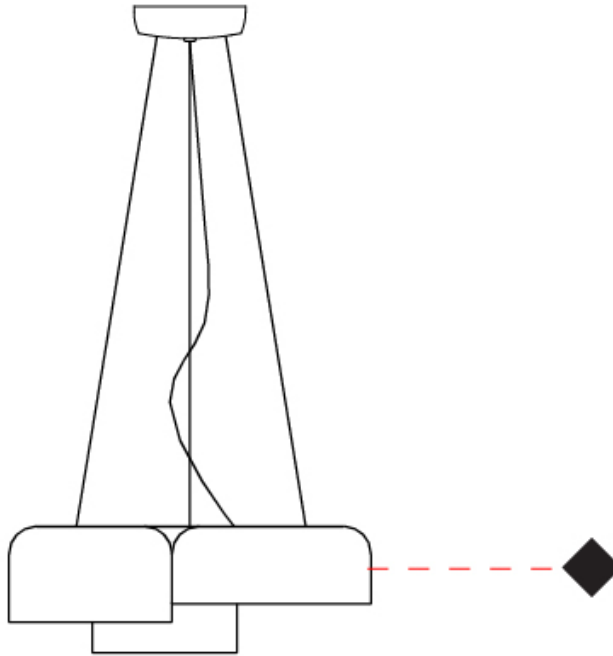

POT SUSPENSION

D111026-

PROJECT	_____
TYPE	_____
SPECIFIER	_____
QUANTITY	_____
DATE	_____

D