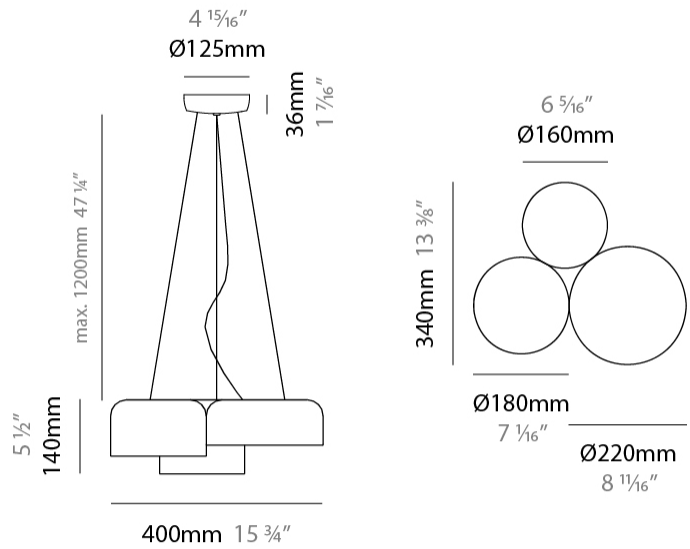

PROJECT	_____
TYPE	_____
SPECIFIER	_____
QUANTITY	_____
DATE	_____

POT SUSPENSION

D111026-

base number   Finish
Options

1. To build a product code in our configurator select the specify button on the base model # product page
2. To build a manual product code on this datasheet choose from the options listed below in blue font and add the suffix to the base model #

GENERAL

Series: Pot _____
Brand: Ole _____
Division: Design _____
Mounting Type: Suspension _____
Mounting Location: Ceiling _____
Subcategory: Pendant _____

PHYSICAL

Shape: Dome _____
Length (mm): 400 _____
Length (in): 15 3/4 _____
Width (mm): 340 _____
Width (in): 13 3/8 _____
Height (mm): 140 _____
Height (in): 5 1/2 _____
Max. Overall Height (mm): 1340 _____
Max. Overall Height (in): 52 3/4 _____
Light Distribution: Direct _____
Weight (kg): 3.2 _____
Weight (lbs): 7 _____
Diffuser: Acrylic - Satin _____
[Fixture Finish: WHI / MBK / BEI / OGR / MSA / SCO / MWH](#) _____
Fixture Material: Metal _____
Cable Details: 1200mm Cable _____

ELECTRICAL

Number of Lamps: 3 _____
Lamp Type: LED Retrofit _____
Lamp Shape: A15 _____
Bulb Included: Bulb Not Included _____
Max. Wattage Per Lamp (W): 5 _____
Lamp Base: E26 _____
Input Voltage (V): 120 _____
Upon Request: 277Vac / GU24 _____

LED

OPTICAL

RATINGS AND CERTIFICATIONS

Certified By: Certified for North American Standards _____
IP rating: IP20 _____