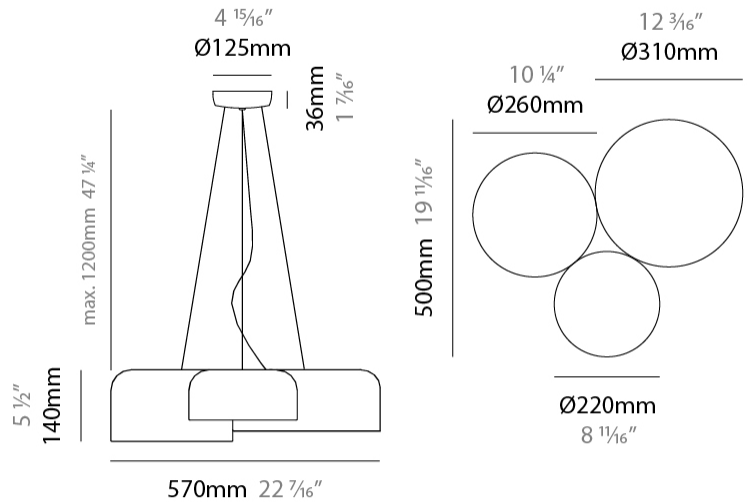

PROJECT	_____
TYPE	_____
SPECIFIER	_____
QUANTITY	_____
DATE	_____

POT SUSPENSION

D111027-

base number   Finish
Options

1. To build a product code in our configurator select the specify button on the base model # product page
2. To build a manual product code on this datasheet choose from the options listed below in blue font and add the suffix to the base model #

GENERAL

Series: Pot _____
Brand: Ole _____
Division: Design _____
Mounting Type: Suspension _____
Mounting Location: Ceiling _____
Subcategory: Pendant _____

PHYSICAL

Shape: Dome _____
Length (mm): 570 _____
Length (in): 22 ⁷/₁₆ _____
Width (mm): 500 _____
Width (in): 19 ¹¹/₁₆ _____
Height (mm): 140 _____
Height (in): 5 ¹/₂ _____
Max. Overall Height (mm): 1340 _____
Max. Overall Height (in): 52 ³/₄ _____
Light Distribution: Direct _____
Weight (kg): 4 _____
Weight (lbs): 8.8 _____
Diffuser: Acrylic - Satin _____
Fixture Finish: WHI / MBK / BEI / OGR / MSA / SCO / MWH _____
Fixture Material: Metal _____
Cable Details: 1200mm Cable _____

ELECTRICAL

Number of Lamps: 5 _____
Lamp Type: LED Retrofit _____
Lamp Shape: A19 _____
Bulb Included: Bulb Not Included _____
Max. Wattage Per Lamp (W): 5 _____
Lamp Base: E26 _____
Input Voltage (V): 120 _____
Upon Request: 277Vac / GU24 _____

LED

OPTICAL

RATINGS AND CERTIFICATIONS

Certified By: Certified for North American Standards _____
IP rating: IP20 _____