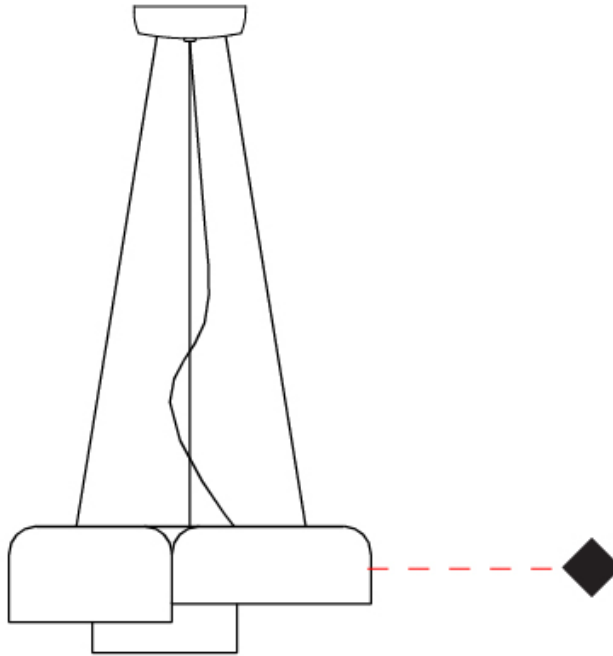

POT SUSPENSION

D111026-

PROJECT

TYPE

SPECIFIER

QUANTITY

DATE

D