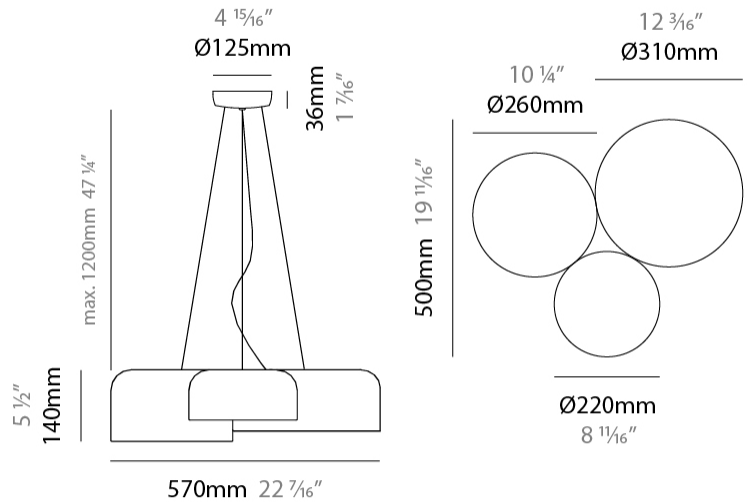

PROJECT
TYPE
SPECIFIER
QUANTITY
DATE

POT SUSPENSION

D111027-

base number   Finish
Options

1. To build a product code in our configurator select the specify button on the base model # product page
2. To build a manual product code on this datasheet choose from the options listed below in blue font and add the suffix to the base model #

GENERAL

Series: Pot
Brand: Ole
Division: Design
Mounting Type: Suspension
Mounting Location: Ceiling
Subcategory: Pendant

PHYSICAL

Shape: Dome
Length (mm): 570
Length (in): 22 ⁷/₁₆
Width (mm): 500
Width (in): 19 ¹¹/₁₆
Height (mm): 140
Height (in): 5 ¹/₂
Max. Overall Height (mm): 1340
Max. Overall Height (in): 52 ³/₄
Light Distribution: Direct
Weight (kg): 4
Weight (lbs): 8.8
Diffuser: Acrylic - Satin
Fixture Finish: WHI / MBK / BEI / OGR / MSA / SCO / MWH
Fixture Material: Metal
Cable Details: 1200mm Cable

ELECTRICAL

Number of Lamps: 5
Lamp Type: LED Retrofit
Lamp Shape: A19
Bulb Included: Bulb Not Included
Max. Wattage Per Lamp (W): 5
Lamp Base: E26
Input Voltage (V): 120
Upon Request: 277Vac / GU24

LED

OPTICAL

RATINGS AND CERTIFICATIONS

Certified By: Certified for North American Standards
IP rating: IP20