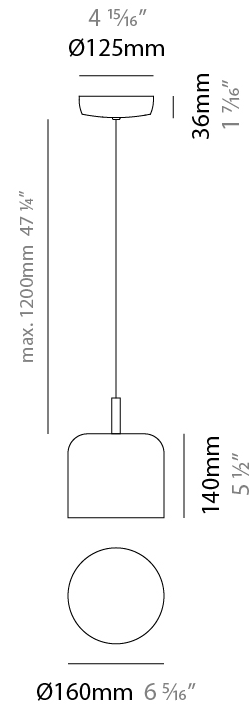

PROJECT	
TYPE	
SPECIFIER	
QUANTITY	
DATE	

POT SUSPENSION

D111023-

base number   Finish
Options

1. To build a product code in our configurator select the specify button on the base model # product page
2. To build a manual product code on this datasheet choose from the options listed below in blue font and add the suffix to the base model #

GENERAL

Series: Pot
Brand: Ole
Division: Design
Mounting Type: Suspension
Mounting Location: Ceiling
Subcategory: Pendant

PHYSICAL

Shape: Dome
Diameter (mm): 160
Diameter (in): 6 ⁵/₁₆
Height (mm): 140
Height (in): 5 ¹/₂
Max. Overall Height (mm): 1340
Max. Overall Height (in): 52 ³/₄
Light Distribution: Direct
Weight (kg): 1
Weight (lbs): 2.2
Diffuser: Acrylic - Satin
[Fixture Finish: WHI / MBK / BEI / OGR / MSA / SCO / MWH](#)
Fixture Material: Metal
Cable Details: 1200mm Cable

ELECTRICAL

Number of Lamps: 1
Lamp Type: LED Retrofit
Lamp Shape: A15
Bulb Included: Bulb Not Included
Max. Wattage Per Lamp (W): 5
Lamp Base: E26
Input Voltage (V): 120
Upon Request: 277Vac / GU24

LED

OPTICAL

RATINGS AND CERTIFICATIONS

Certified By: Certified for North American Standards
IP rating: IP20