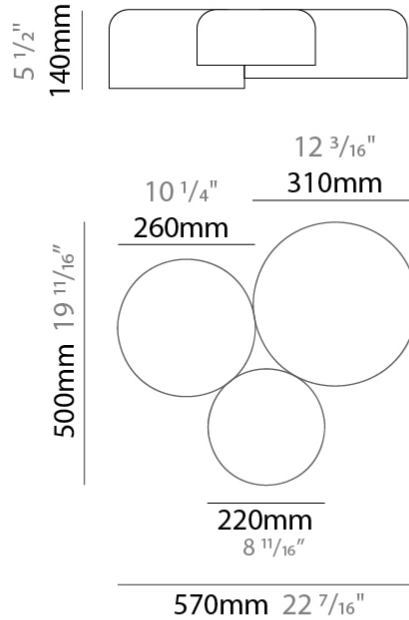

PROJECT	_____
TYPE	_____
SPECIFIER	_____
QUANTITY	_____
DATE	_____

POT SURFACE

D112004-

base number   Finish
Options

1. To build a product code in our configurator select the specify button on the base model # product page
2. To build a manual product code on this datasheet choose from the options listed below in blue font and add the suffix to the base model #

GENERAL

Series: Pot _____
Brand: Ole _____
Division: Design _____
Mounting Type: Surface _____
Mounting Location: Ceiling _____
Subcategory: Ambient _____

PHYSICAL

Shape: Dome _____
Length (mm): 570 _____
Length (in): 22 ⁷/₁₆ _____
Width (mm): 500 _____
Width (in): 19 ¹¹/₁₆ _____
Height (mm): 140 _____
Height (in): 5 ¹/₂ _____
Light Distribution: Direct _____
Weight (kg): 3.7 _____
Weight (lbs): 8.1 _____
Diffuser: Acrylic - Satin _____
[Fixture Finish: WHI / MBK / BEI / OGR / MSA / SCO / MWH](#) _____
Fixture Material: Metal _____

ELECTRICAL

Number of Lamps: 3 _____
Lamp Type: LED Retrofit _____
Lamp Shape: A19 _____
Bulb Included: Bulb Not Included _____
Max. Wattage Per Lamp (W): 5 _____
Lamp Base: E26 _____
Input Voltage (V): 120 _____
Upon Request: 277Vac / GU24 _____

LED

OPTICAL

RATINGS AND CERTIFICATIONS

Certified By: Certified for North American Standards _____
IP rating: IP20 _____