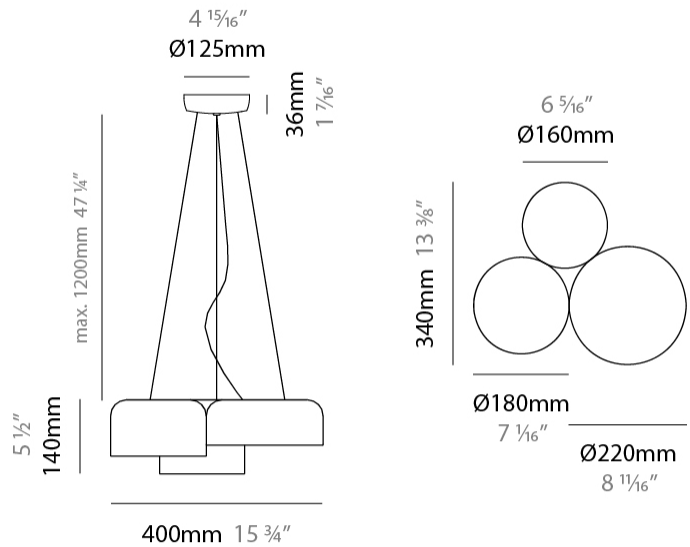

POT SUSPENSION

D111026-

base number _____
Finish _____
Options _____

1. To build a product code in our configurator select the specify button on the base model # product page
2. To build a manual product code on this datasheet choose from the options listed below in blue font and add the suffix to the base model #

GENERAL

Series: Pot _____
Brand: Ole _____
Division: Design _____
Mounting Type: Suspension _____
Mounting Location: Ceiling _____
Subcategory: Pendant _____

PHYSICAL

Shape: Dome _____
Length (mm): 400 _____
Length (in): 15 ¾ _____
Width (mm): 340 _____
Width (in): 13 ⅜ _____
Height (mm): 140 _____
Height (in): 5 ½ _____
Max. Overall Height (mm): 1340 _____
Max. Overall Height (in): 52 ¾ _____
Light Distribution: Direct _____
Weight (kg): 3.2 _____
Weight (lbs): 7 _____
Diffuser: Acrylic - Satin _____
Fixture Finish: WHI / MBK / BEI / OGR / MSA / SCO / MWH _____
Fixture Material: Metal _____
Cable Details: 1200mm Cable _____

ELECTRICAL

Number of Lamps: 3 _____
Lamp Type: LED Retrofit _____
Lamp Shape: A15 _____
Bulb Included: Bulb Not Included _____
Max. Wattage Per Lamp (W): 5 _____
Lamp Base: E26 _____
Input Voltage (V): 120 _____
Upon Request: 277Vac / GU24 _____

LED

OPTICAL

RATINGS AND CERTIFICATIONS

Certified By: Certified for North American Standards _____
IP rating: IP20 _____