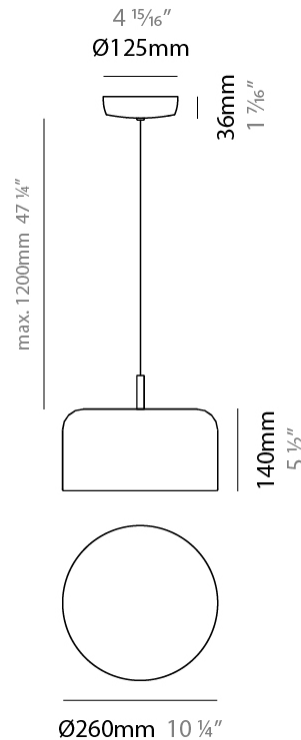

PROJECT	_____
TYPE	_____
SPECIFIER	_____
QUANTITY	_____
DATE	_____

POT SUSPENSION

D111024-

base number   Finish
Options

1. To build a product code in our configurator select the specify button on the base model # product page
2. To build a manual product code on this datasheet choose from the options listed below in blue font and add the suffix to the base model #

GENERAL

Series: Pot _____
Brand: Ole _____
Division: Design _____
Mounting Type: Suspension _____
Mounting Location: Ceiling _____
Subcategory: Pendant _____

PHYSICAL

Shape: Dome _____
Diameter (mm): 260 _____
Diameter (in): 10 ¼ _____
Height (mm): 140 _____
Height (in): 5 ½ _____
Max. Overall Height (mm): 1340 _____
Max. Overall Height (in): 52 ¾ _____
Light Distribution: Direct _____
Weight (kg): 1.2 _____
Weight (lbs): 2.6 _____
Diffuser: Acrylic - Satin _____
[Fixture Finish: WHI / MBK / BEI / OGR / MSA / SCO / MWH](#) _____
Fixture Material: Metal _____
Cable Details: 1200mm Cable _____

ELECTRICAL

Number of Lamps: 2 _____
Lamp Type: LED Retrofit _____
Lamp Shape: A19 _____
Bulb Included: Bulb Not Included _____
Max. Wattage Per Lamp (W): 5 _____
Lamp Base: E26 _____
Input Voltage (V): 120 _____
Upon Request: 277Vac / GU24 _____

LED

OPTICAL

RATINGS AND CERTIFICATIONS

Certified By: Certified for North American Standards _____
IP rating: IP20 _____