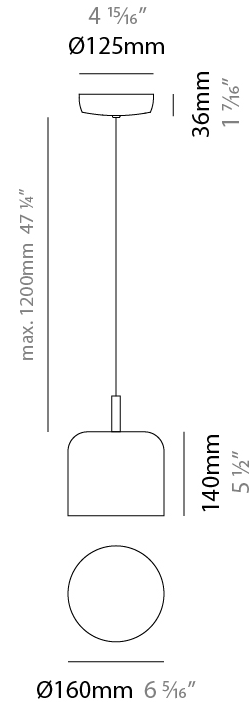

PROJECT	
TYPE	
SPECIFIER	
QUANTITY	
DATE	

POT SUSPENSION

D111023-

base number Finish
Options

1. To build a product code in our configurator select the specify button on the base model # product page
2. To build a manual product code on this datasheet choose from the options listed below in blue font and add the suffix to the base model #

GENERAL

Series: Pot
Brand: Ole
Division: Design
Mounting Type: Suspension
Mounting Location: Ceiling
Subcategory: Pendant

PHYSICAL

Shape: Dome
Diameter (mm): 160
Diameter (in): 6 ⁵/₁₆
Height (mm): 140
Height (in): 5 ¹/₂
Max. Overall Height (mm): 1340
Max. Overall Height (in): 52 ³/₄
Light Distribution: Direct
Weight (kg): 1
Weight (lbs): 2.2
Diffuser: Acrylic - Satin
[Fixture Finish: WHI / MBK / BEI / OGR / MSA / SCO / MWH](#)
Fixture Material: Metal
Cable Details: 1200mm Cable

ELECTRICAL

Number of Lamps: 1
Lamp Type: LED Retrofit
Lamp Shape: A15
Bulb Included: Bulb Not Included
Max. Wattage Per Lamp (W): 5
Lamp Base: E26
Input Voltage (V): 120
Upon Request: 277Vac / GU24

LED

OPTICAL

RATINGS AND CERTIFICATIONS

Certified By: Certified for North American Standards
IP rating: IP20